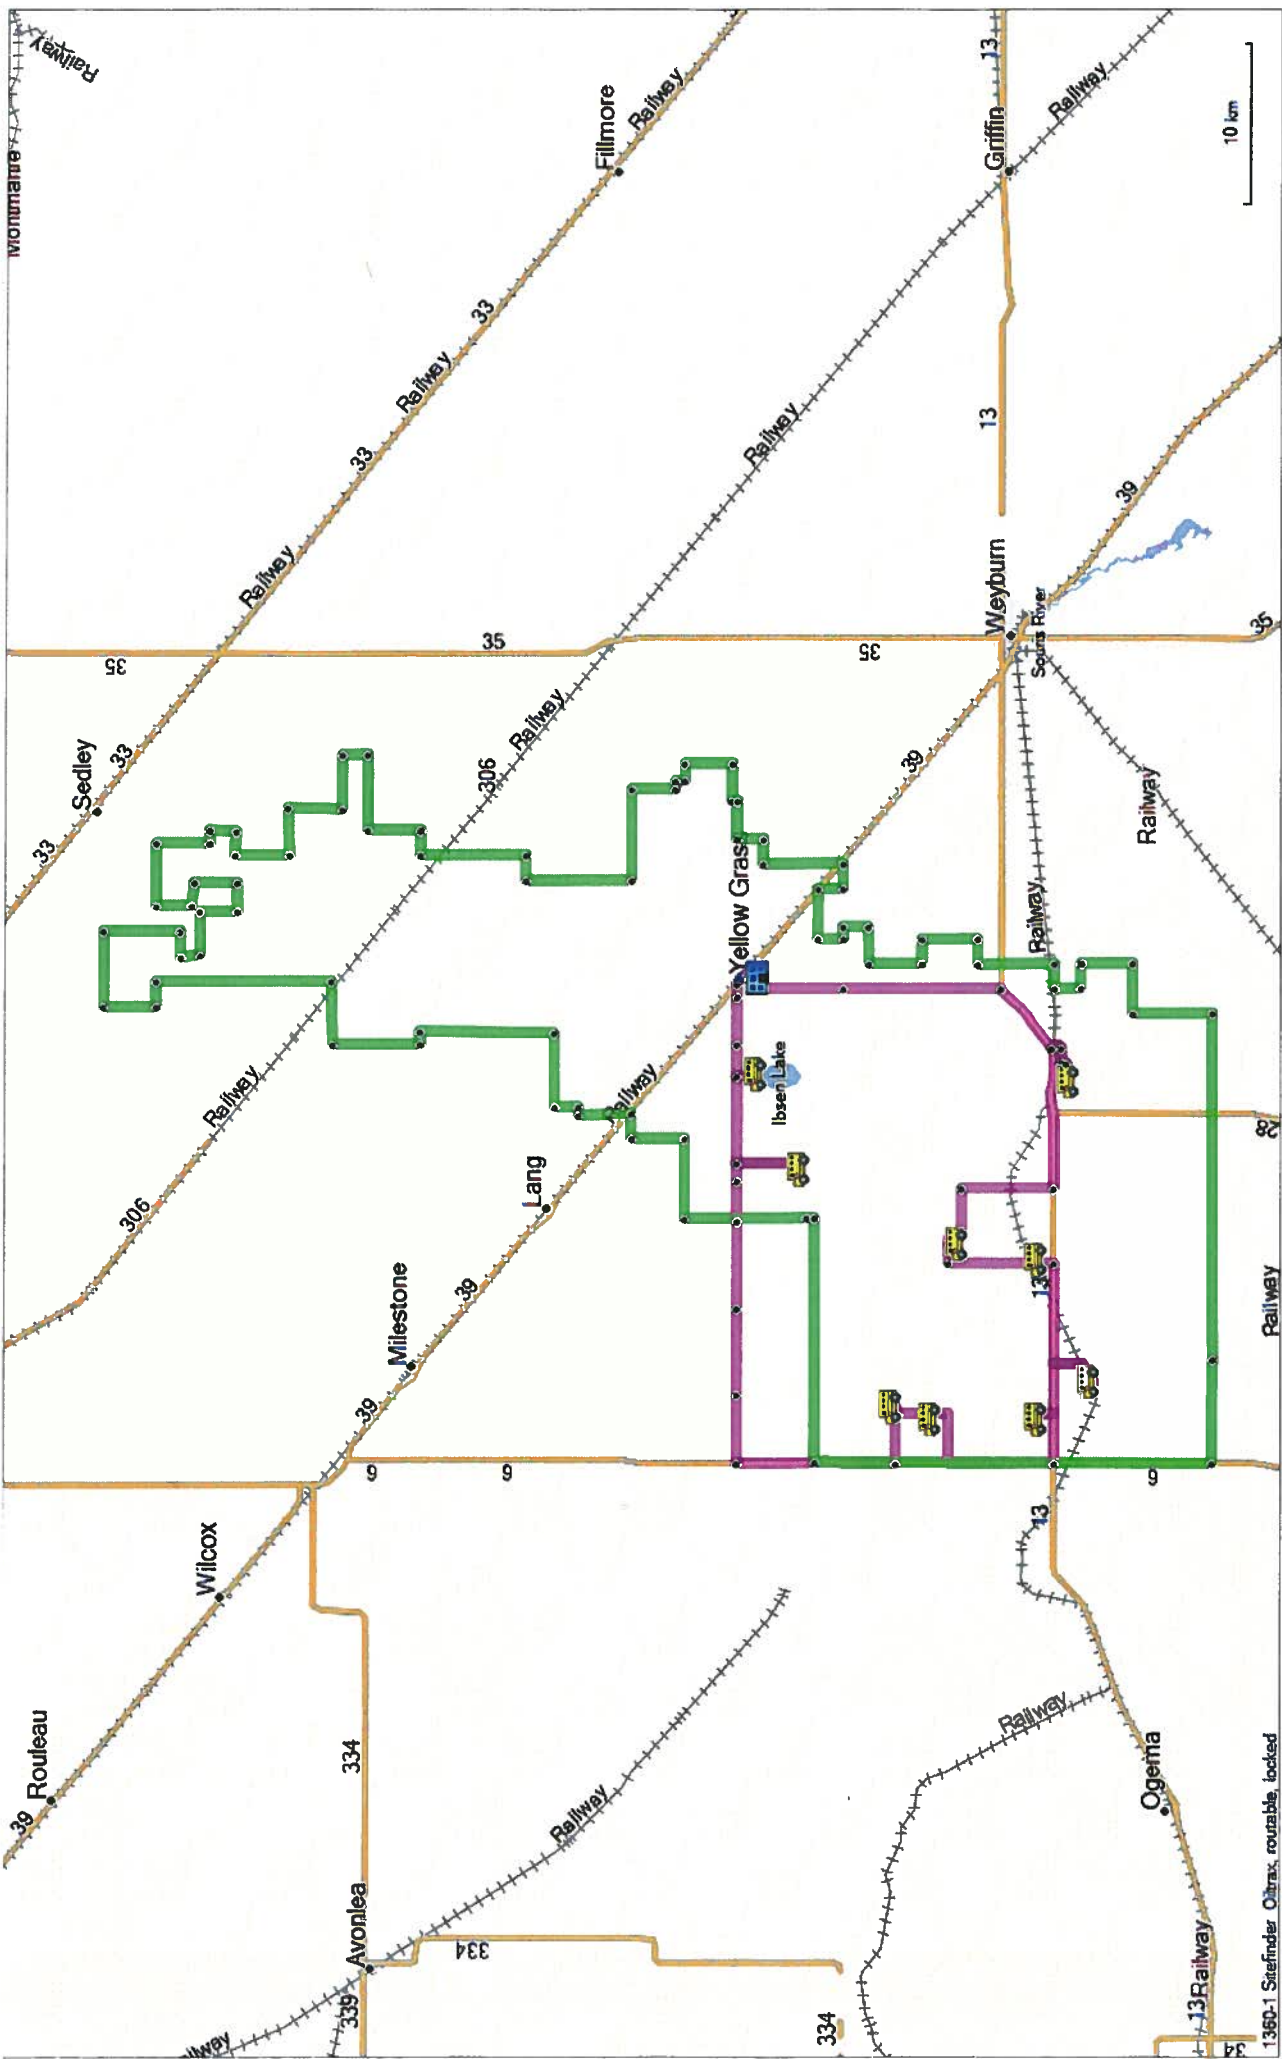

Catchment Areas
Ogema, Radville Yellow Grass

Route # 1

1360.1 Stefinder Oltrex, runnable, locked

Route # 3

F:\380-1 Sirefinder Oltrox_routable_looked

Route # 4