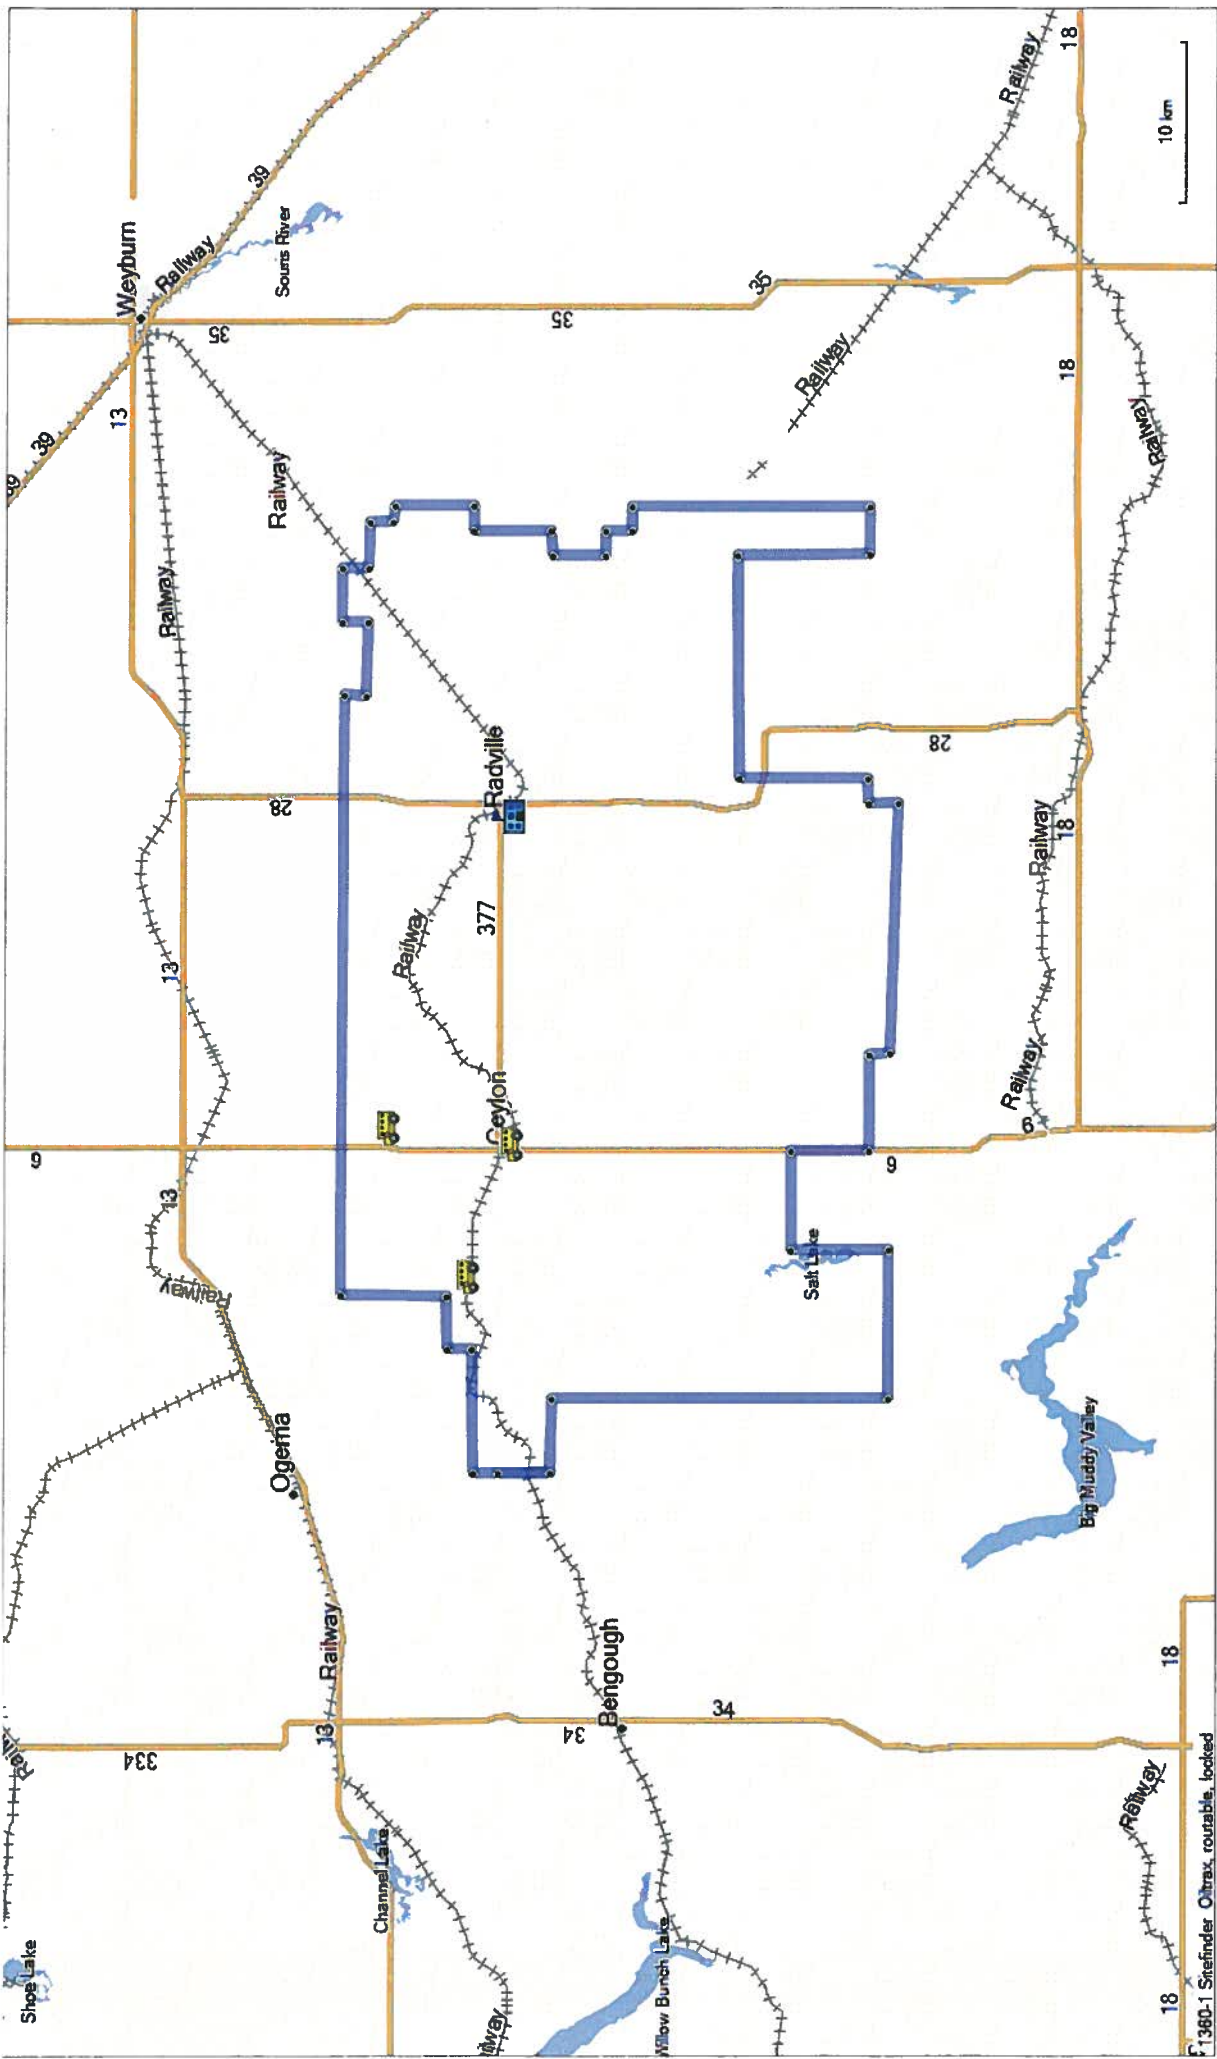

Catchment Areas
Ogema, Radville Yellow Grass

Route # 1

1360.1 Stefinder Oltrex, runnable, locked

Route # 3

F:\380-1 Sirefinder Oltrox_routable_looked

Route # 4