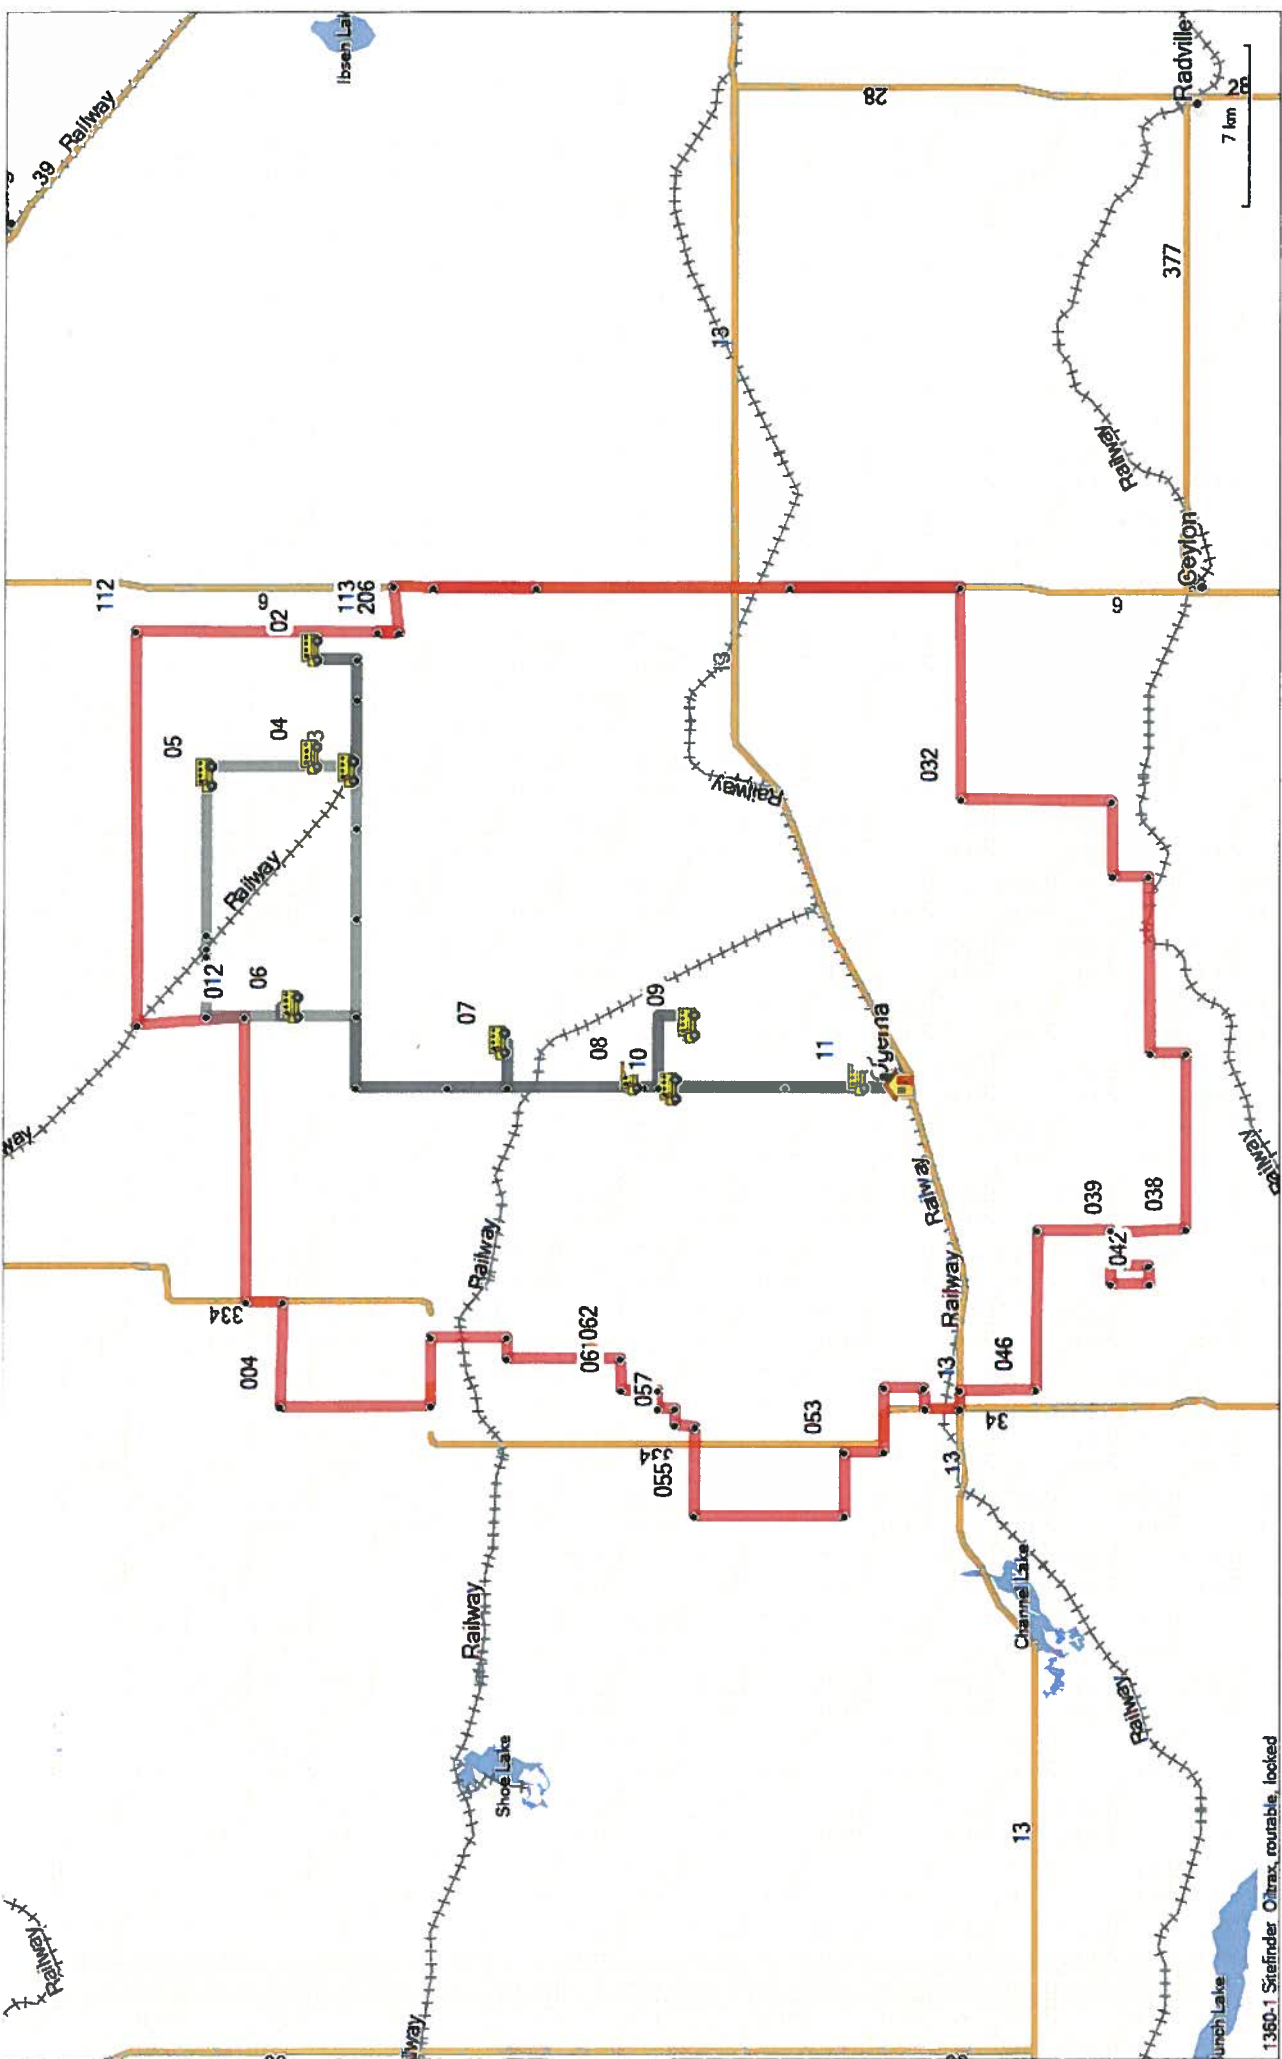

Catchment Areas
Ogema, Radville Yellow Grass

Route # 1

1360.1 Stefinder Oltrex, runnable, locked

Route # 3

F:\380-1 Sirefinder Oltrox_routable_looked

Route # 4